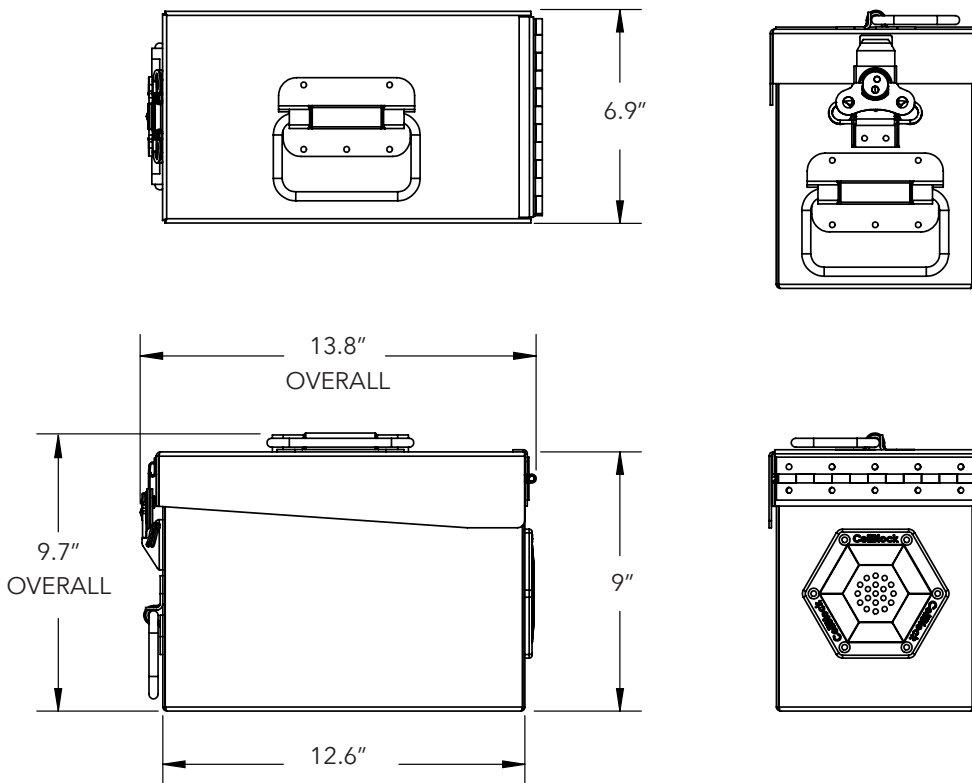

Micro Series CBSTC122 + CBSTC018

1 kWh
ECR

CBSTC122 1 KWH ECR
EXT: 6.9" x 13.8" x 9.7"h (17.5 x 35 x 24.6 cm)
INT: 5.2" x 8.9" x 7.2"h (13.2 x 22.6 x 18.3 cm)
TARE WT: 16.2 lbs (7.3 kg)

CBSTC018 1 KWH ECR
EXT: 6.5" x 19.4" x 9.3"h (16.5 x 49.3 x 23.6 cm)
INT: 4.4" x 16.7" x 6"h (11.2 x 42.4 x 15.2 cm)
TARE WT: 15 lbs (6.8 kg)

UN Mark	4B/X12.4/S/**/USA/M6484 ** month/year of manufacture
Exterior Dimensions	6.9" x 13.8" x 9.7"h 17.5cm x 35cm x 24.6cm
Interior Dimensions	5.2" x 8.9" x 7.2"h 13.2cm x 22.6cm x 18.3cm
Tare Weight	16.2 lbs 7.3 kg
Max. Content Weight	11.2 lbs max. 5.1 kg max.
Gross Weight Limit	27.3 lbs max. 12.4 kg max.

MICRO II - CBSTC018 SPECIFICATIONS

UN Mark	4B/X12.9/S/**/USA/M6484 ** month/year of manufacture
Exterior Dimensions	6.5" x 19.4" x 9.3"h 16.5cm x 49.3cm x 23.6cm
Interior Dimensions	4.4" x 16.7" x 6"h 11.2cm x 42.4cm x 15.2cm
Tare Weight	15 lbs 6.8 kg
Max. Content Weight	13.4 lbs max. 6.1 kg max.
Gross Weight Limit	28.4 lbs max. 12.9 kg max.