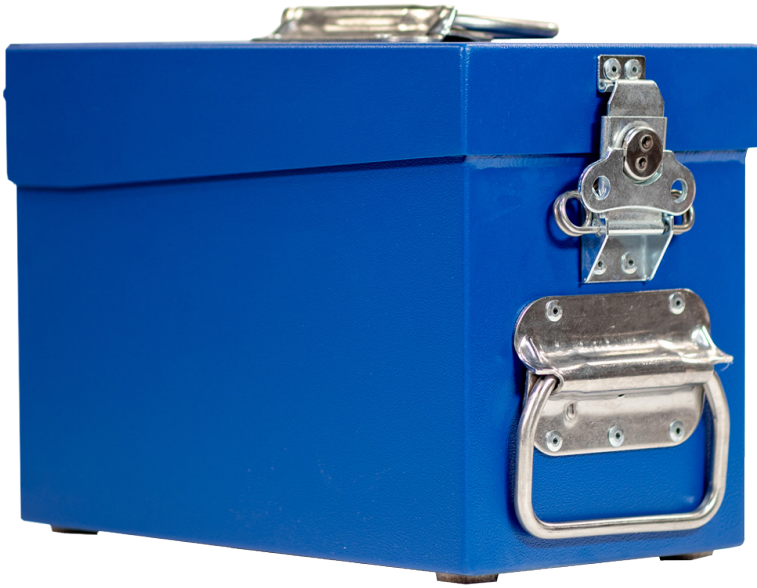

Micro Series CBSTC122 + CBSTC018

1 kWh
ECR

CBSTC122 1 KWH ECR
EXT: 6.9" x 13.8" x 9.7"h (17.5 x 35 x 24.6 cm)
INT: 5.2" x 8.9" x 7.2"h (13.2 x 22.6 x 18.3 cm)
TARE WT: 16.2 lbs (7.3 kg)

CBSTC018 1 KWH ECR
EXT: 6.5" x 19.4" x 9.3"h (16.5 x 49.3 x 23.6 cm)
INT: 4.4" x 16.7" x 6"h (11.2 x 42.4 x 15.2 cm)
TARE WT: 15 lbs (6.8 kg)

Tested beyond compliance. We subject our cases to "worst-case scenario" testing.

Tested and Proven Protection Perfectly Sized for Specialty Batteries

The CellBlock Micro Case is designed for the safe and compliant transportation of small power cells, tool batteries, drone batteries, and more. These durable, compact lithium battery shipping boxes can withstand extreme temperatures, and can even be used to transport DDR batteries (damaged, defective, or recalled) by land or sea.

- ✓ Sized for tool, drone, and other specialty batteries
- ✓ Patented FCP Technology
- ✓ Thermal and ballistic protection
- ✓ Safe and compliant transportation of batteries, including damaged, defective, and prototype
- ✓ Safe on-site storage of batteries
- ✓ UN rated and Special Permits 20549 and 21442 authorized
- ✓ Optional Fire Suppression Pillows
- ✓ Optional RF Foam inserts for a customized fit

Lined with **FCP Technology** - CellBlock's patented composite lining

Gas Mitigation System effectively releases pressure caused by the thermal degeneration of batteries.

MICRO I - CBSTC122 SPECIFICATIONS