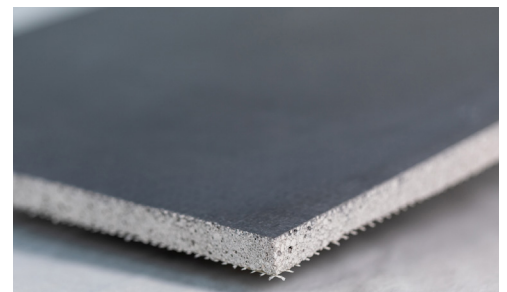

Lined with **FCP Technology** - CellBlock's patented composite lining