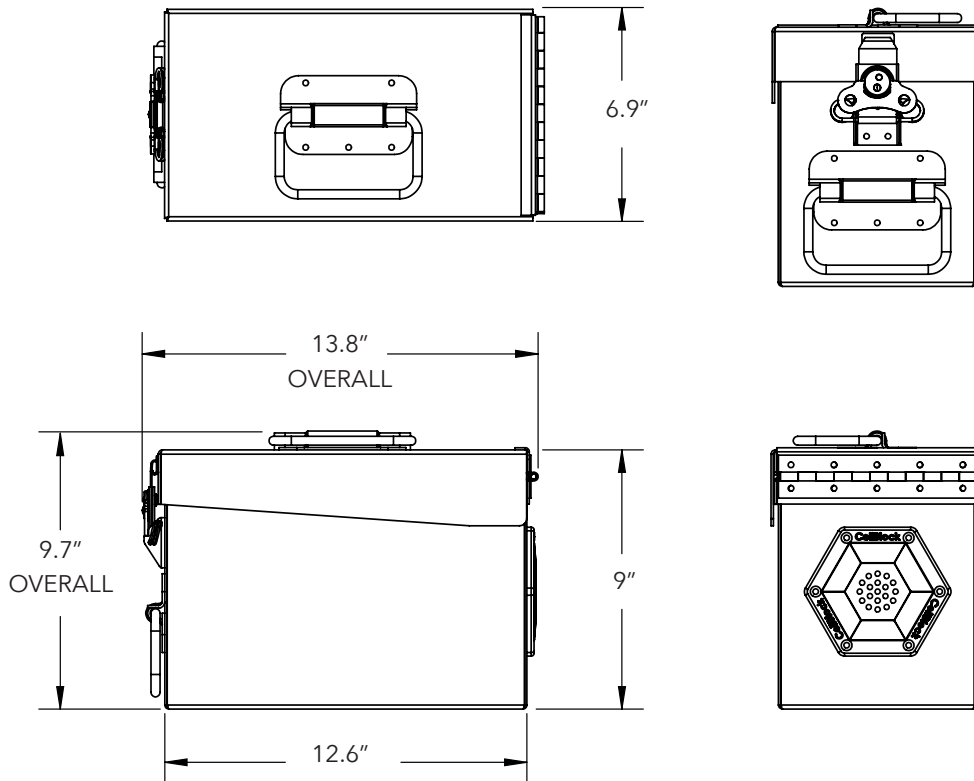

Micro Series CBSTC122 + CBSTC018

1 kWh
ECR

CBSTC122 1 KWH ECR
EXT: 6.9" x 13.8" x 9.7"h (17.5 x 35 x 24.6 cm)
INT: 5.2" x 8.9" x 7.2"h (13.2 x 22.6 x 18.3 cm)
TARE WT: 16.2 lbs (7.3 kg)

CBSTC018 1 KWH ECR
EXT: 6.5" x 19.4" x 9.3"h (16.5 x 49.3 x 23.6 cm)
INT: 4.4" x 16.7" x 6"h (11.2 x 42.4 x 15.2 cm)
TARE WT: 15 lbs (6.8 kg)

UN Mark	4B/X12.4/S/**/USA/M6484 ** month/year of manufacture
Exterior Dimensions	6.9" x 13.8" x 9.7"h 17.5cm x 35cm x 24.6cm
Interior Dimensions	5.2" x 8.9" x 7.2"h 13.2cm x 22.6cm x 18.3cm
Tare Weight	16.2 lbs 7.3 kg
Max. Content Weight	11.2 lbs max. 5.1 kg max.
Gross Weight Limit	27.3 lbs max. 12.4 kg max.

MICRO II - CBSTC018 SPECIFICATIONS

UN Mark	4B/X12.9/S/**/USA/M6484 ** month/year of manufacture
Exterior Dimensions	6.5" x 19.4" x 9.3"h 16.5cm x 49.3cm x 23.6cm
Interior Dimensions	4.4" x 16.7" x 6"h 11.2cm x 42.4cm x 15.2cm
Tare Weight	15 lbs 6.8 kg
Max. Content Weight	13.4 lbs max. 6.1 kg max.
Gross Weight Limit	28.4 lbs max. 12.9 kg max.