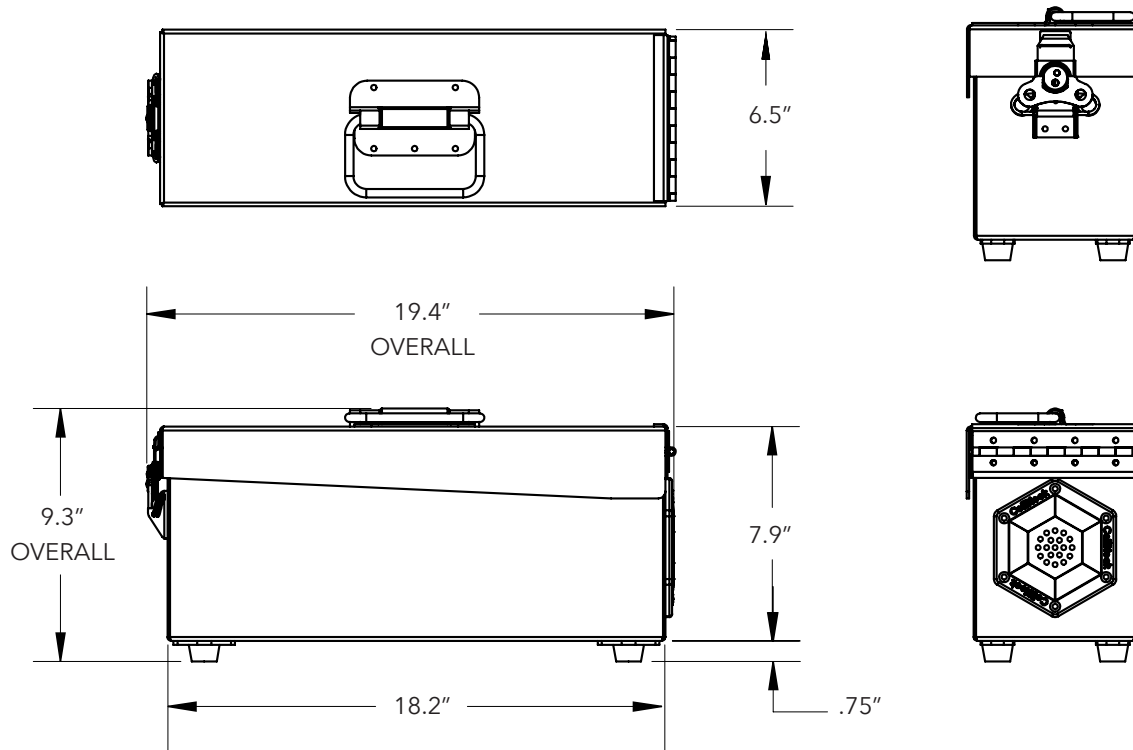

MICRO II - CBSTC018 SPECIFICATIONS

UN Mark	4B/X12.9/S/**/USA/M6484 ** month/year of manufacture
Exterior Dimensions	6.5" x 19.4" x 9.3"h 16.5cm x 49.3cm x 23.6cm
Interior Dimensions	4.4" x 16.7" x 6"h 11.2cm x 42.4cm x 15.2cm
Tare Weight	15 lbs 6.8 kg
Max. Content Weight	13.4 lbs max. 6.1 kg max.
Gross Weight Limit	28.4 lbs max. 12.9 kg max.

SHOWN IN CUSTOM COLOR