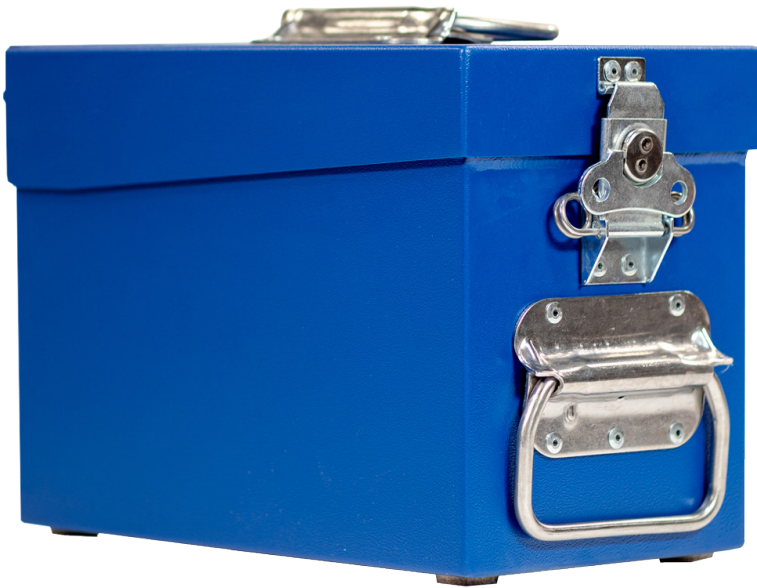

Micro Series CBSTC122 + CBSTC018

1 kWh
ECR

CBSTC122 1 KWH ECR
EXT: 6.9" x 13.8" x 9.7"h (17.5 x 35 x 24.6 cm)
INT: 5.2" x 8.9" x 7.2"h (13.2 x 22.6 x 18.3 cm)
TARE WT: 16.2 lbs (7.3 kg)

CBSTC018 1 KWH ECR
EXT: 6.5" x 19.4" x 9.3"h (16.5 x 49.3 x 23.6 cm)
INT: 4.4" x 16.7" x 6"h (11.2 x 42.4 x 15.2 cm)
TARE WT: 15 lbs (6.8 kg)

Tested beyond compliance. We subject our cases to "worst-case scenario" testing.

Tested and Proven Protection Perfectly Sized for Specialty Batteries

The CellBlock Micro Case is designed for the safe and compliant transportation of small power cells, tool batteries, drone batteries, and more. These durable, compact lithium battery shipping boxes can withstand extreme temperatures, and can even be used to transport DDR batteries (damaged, defective, or recalled) by land or sea.

- ✓ Sized for tool, drone, and other specialty batteries
- ✓ Patented FCP Technology
- ✓ Thermal and ballistic protection
- ✓ Safe and compliant transportation of batteries, including damaged, defective, and prototype
- ✓ Safe on-site storage of batteries
- ✓ UN rated and Special Permits 20549 and 21442 authorized
- ✓ Optional Fire Suppression Pillows
- ✓ Optional RF Foam inserts for a customized fit

Lined with **FCP Technology** - CellBlock's patented composite lining

Gas Mitigation System effectively releases pressure caused by the thermal degeneration of batteries.

MICRO I - CBSTC122 SPECIFICATIONS